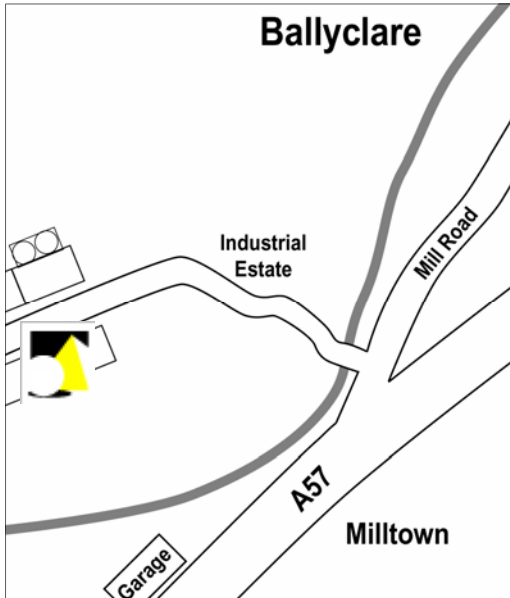

Weber
The Old Paper Mill, Ballyclare
County Antrim, Ireland BT39 9EB
Tel: 028 9335 2999 Fax: 028 9332 3232

To:	Fax No:	From: .....
Comments:		Date: .....